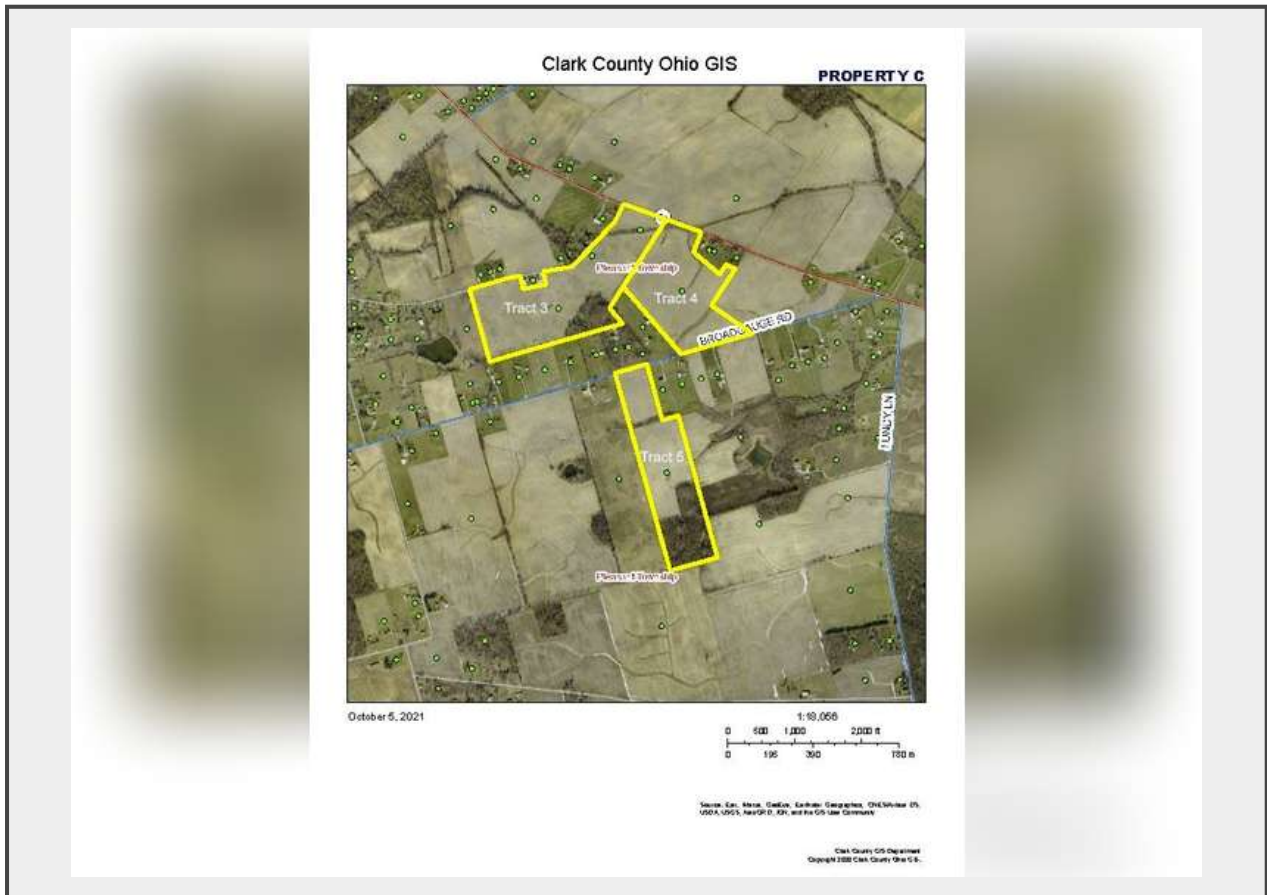

Sale Name: NE CLARK COUNTY FARMLAND

LOT 6 - Tract 6 - Broadgauge Rd

Description

NE CLARK CO FARMLAND
3 Farms Offered in 5 Tracts from 45 to 189 Acres
Over 450 Total Acres
Wednesday ♦ Nov 3 ♦ 1:00 PM

Tract 6: Next to 12883 Broadgauge Rd
46.21 acres of slightly rolling land with 30 acres tillable and nice 17-acre woods to the rear.